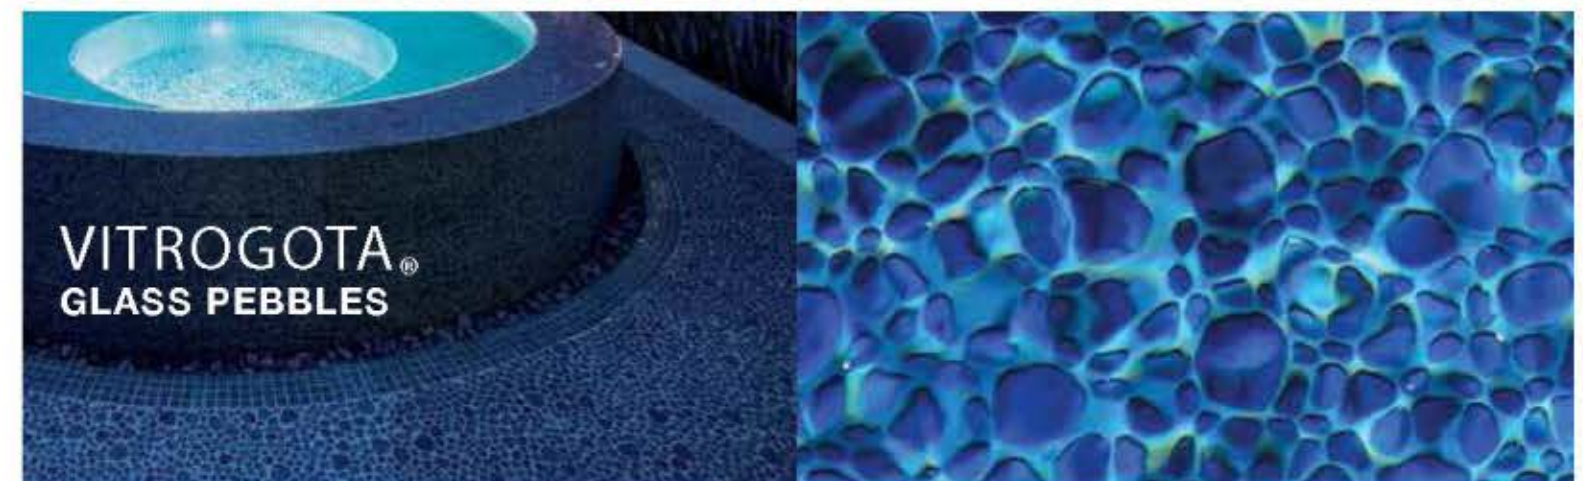

VITROGOTA®
GLASS PEBBLES